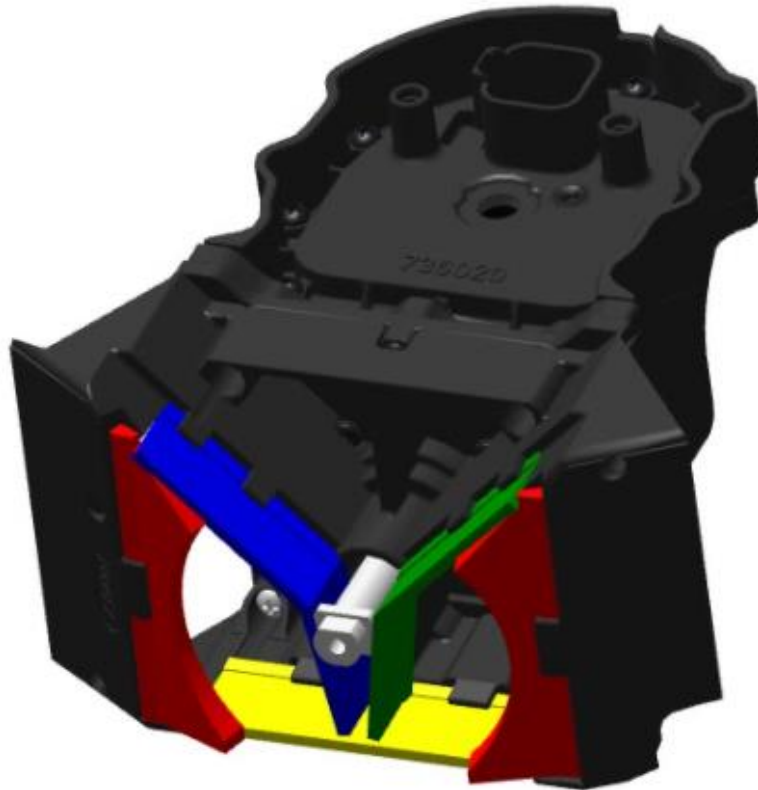

mSet Seed Selector Brush Guide

	736021	Back Brush
	736022	Floor Brush
	736023	Angled Gate Brush - Right
	736024	Angled Gate Brush - Left